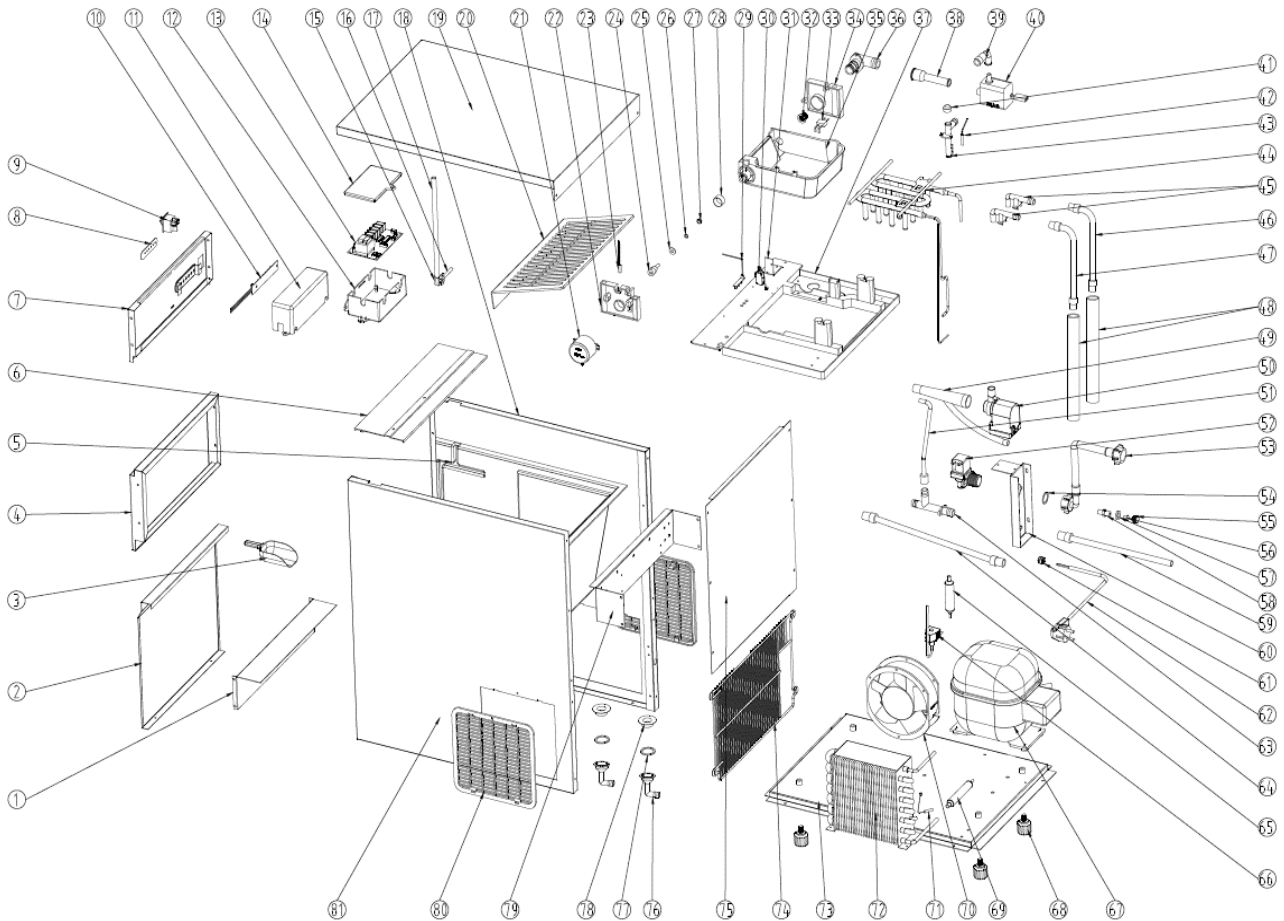

Drawing

Tools for Chefs

Hendi B.V.

Steenoven 21
3911 TX Rhenen
The Netherlands

Batch #

HK050018 and
up

Hendi Item number

271766

Description

SS Housing Bullet Ice Maker 20L

Date 09/07/2021

Revision #

Revision version

Revision 1. Update exploded diagram